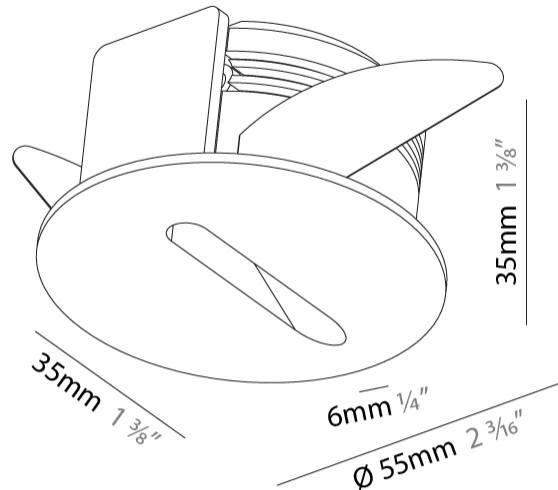

1. To build a product code in our configurator select the specify button on the base model # product page
2. To build a manual product code on this datasheet choose from the options listed below in blue font and add the suffix to the base model #

GENERAL

Series: Delight
Subseries: Delight Lollipop Round
Brand: Prolicht
Division: Architectural
Mounting Type: Recessed
Mounting Location: Wall
Subcategory: Step Light

PHYSICAL

Shape: Round
Diameter (mm): 55
Diameter (in): 2 3/16
Depth (mm): 35
Depth (in): 1 3/8
Ceiling Thickness (mm): 10 / 15
Min. Recessing Depth (mm): 40
Min. Recessing Depth (in): 1 9/16
Light Distribution: Asymmetric
Weight (kg): 0.11
Weight (lbs): 0.25
Fixture Finish: SSR / BKV / CWI / CRY / HAB / UFT / ITA / RUA / FTG / MYG / LOD / PUS / FRO / FUP / KIA / POP / BLS / SPG / MEY / GOH / GUM / CHC / COM / ABZ / JAG / OBR / MOS / ROR
Fixture Material: Aluminum
Cut-out Measurements: Ø50mm / 1 15/16"

ELECTRICAL

Lamp Type: LED (Zhaga Standard)
Input Wattage (W): 2.2
Total Output Wattage (W): 2
Dimming: 0-10V Dimming / Phase Dimming (120Vac Only)
Driver Included: No
Driver Location: Remote
Driver Type: Constant Current - 120 / 277Vac
Input Voltage (V): 120 - 277
Constant Current (MA): 700

LED

Number of LEDs: 1
Color Temperature (°K): 2700 / 3000 / 4000
Max. Delivered Lumen (lm): 80 / 80 / 90
CRI: >90 CRI
Lamp Life (hrs): 50000

OPTICAL

RATINGS AND CERTIFICATIONS

Certified By: Certified for North American Standards
IP rating: IP20