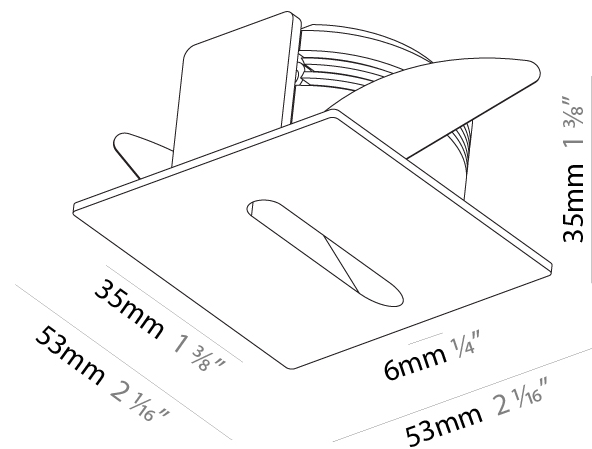

1. To build a product code in our configurator select the specify button on the base model # product page
2. To build a manual product code on this datasheet choose from the options listed below in blue font and add the suffix to the base model #

GENERAL

Series: Delight
Subseries: Delight Lollipop Square
Brand: Prolicht
Division: Architectural
Mounting Type: Recessed
Mounting Location: Wall
Subcategory: Step Light

PHYSICAL

Shape: Square
Length (mm): 53
Length (in): 2 1/16
Height (mm): 53
Depth (mm): 35
Height (in): 2 1/16
Depth (in): 1 3/8
Min. Recessing Depth (mm): 40
Min. Recessing Depth (in): 1 9/16
Light Distribution: Asymmetric
Weight (kg): 0.11
Weight (lbs): 0.25
Fixture Finish: SSR / BKV / CWI / CRY / HAB / UFT / ITA / RUA / FTG / MYG / LOD / PUS / FRO / FUP / KIA / POP / BLS / SPG / MEY / GOH / GUM / CHC / COM / ABZ / JAG / OBR / MOS / ROR
Fixture Material: Aluminum

ELECTRICAL

Lamp Type: LED (Zhaga Standard)
Input Wattage (W): 2.2
Total Output Wattage (W): 2
Dimming: 0-10V Dimming / Phase Dimming (120Vac Only)
Driver Included: No
Driver Location: Remote
Driver Type: Constant Current - 120 / 277Vac
Input Voltage (V): 120 - 277
Constant Current (MA): 700

LED

Number of LEDs: 1
Color Temperature (°K): 2700 / 3000 / 4000
Max. Delivered Lumen (lm): 80 / 80 / 90
Nominal Lumen (lm): 144
CRI: >90 CRI
Lamp Life (hrs): 50000

OPTICAL

RATINGS AND CERTIFICATIONS

Certified By: Certified for North American Standards
IP rating: IP20