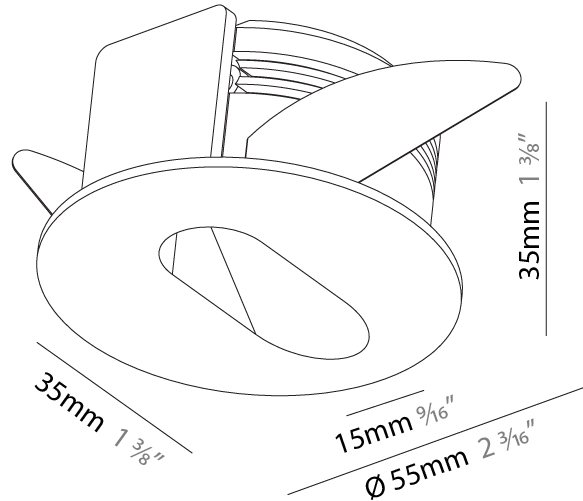

1. To build a product code in our configurator select the specify button on the base model # product page
2. To build a manual product code on this datasheet choose from the options listed below in blue font and add the suffix to the base model #

GENERAL

Series: Delight
Subseries: Delight Lollipop Round Wide
Brand: Prolicht
Division: Architectural
Mounting Type: Recessed
Mounting Location: Wall
Subcategory: Step Light

PHYSICAL

Shape: Round
Diameter (mm): 55
Diameter (in): 2 3/16
Depth (mm): 35
Depth (in): 1 3/8
Min. Recessing Depth (mm): 40
Min. Recessing Depth (in): 1 9/16
Light Distribution: Asymmetric
Weight (kg): 0.11
Weight (lbs): 0.25

Fixture Finish: SSR / BKV / CWI / CRY / HAB / UFT / ITA / RUA / FTG / MYG / LOD / PUS / FRO / FUP / KIA / POP / BLS / SPG / MEY / GOH / GUM / CHC / COM / ABZ / JAG / OBR / MOS / ROR
Fixture Material: Aluminum

ELECTRICAL

Lamp Type: LED (Zhaga Standard)
Input Wattage (W): 2.2
Total Output Wattage (W): 2
Dimming: 0-10V Dimming / Phase Dimming (120Vac Only)
Driver Included: No
Driver Location: Remote
Driver Type: Constant Current - 120 / 277Vac
Input Voltage (V): 120 - 277
Constant Current (MA): 700

LED

Number of LEDs: 1
Color Temperature (°K): 2700 / 3000 / 4000
Max. Delivered Lumen (lm): 150 / 160 / 170
CRI: >90 CRI
Lamp Life (hrs): 50000

OPTICAL

RATINGS AND CERTIFICATIONS

Certified By: Certified for North American Standards
IP rating: IP20